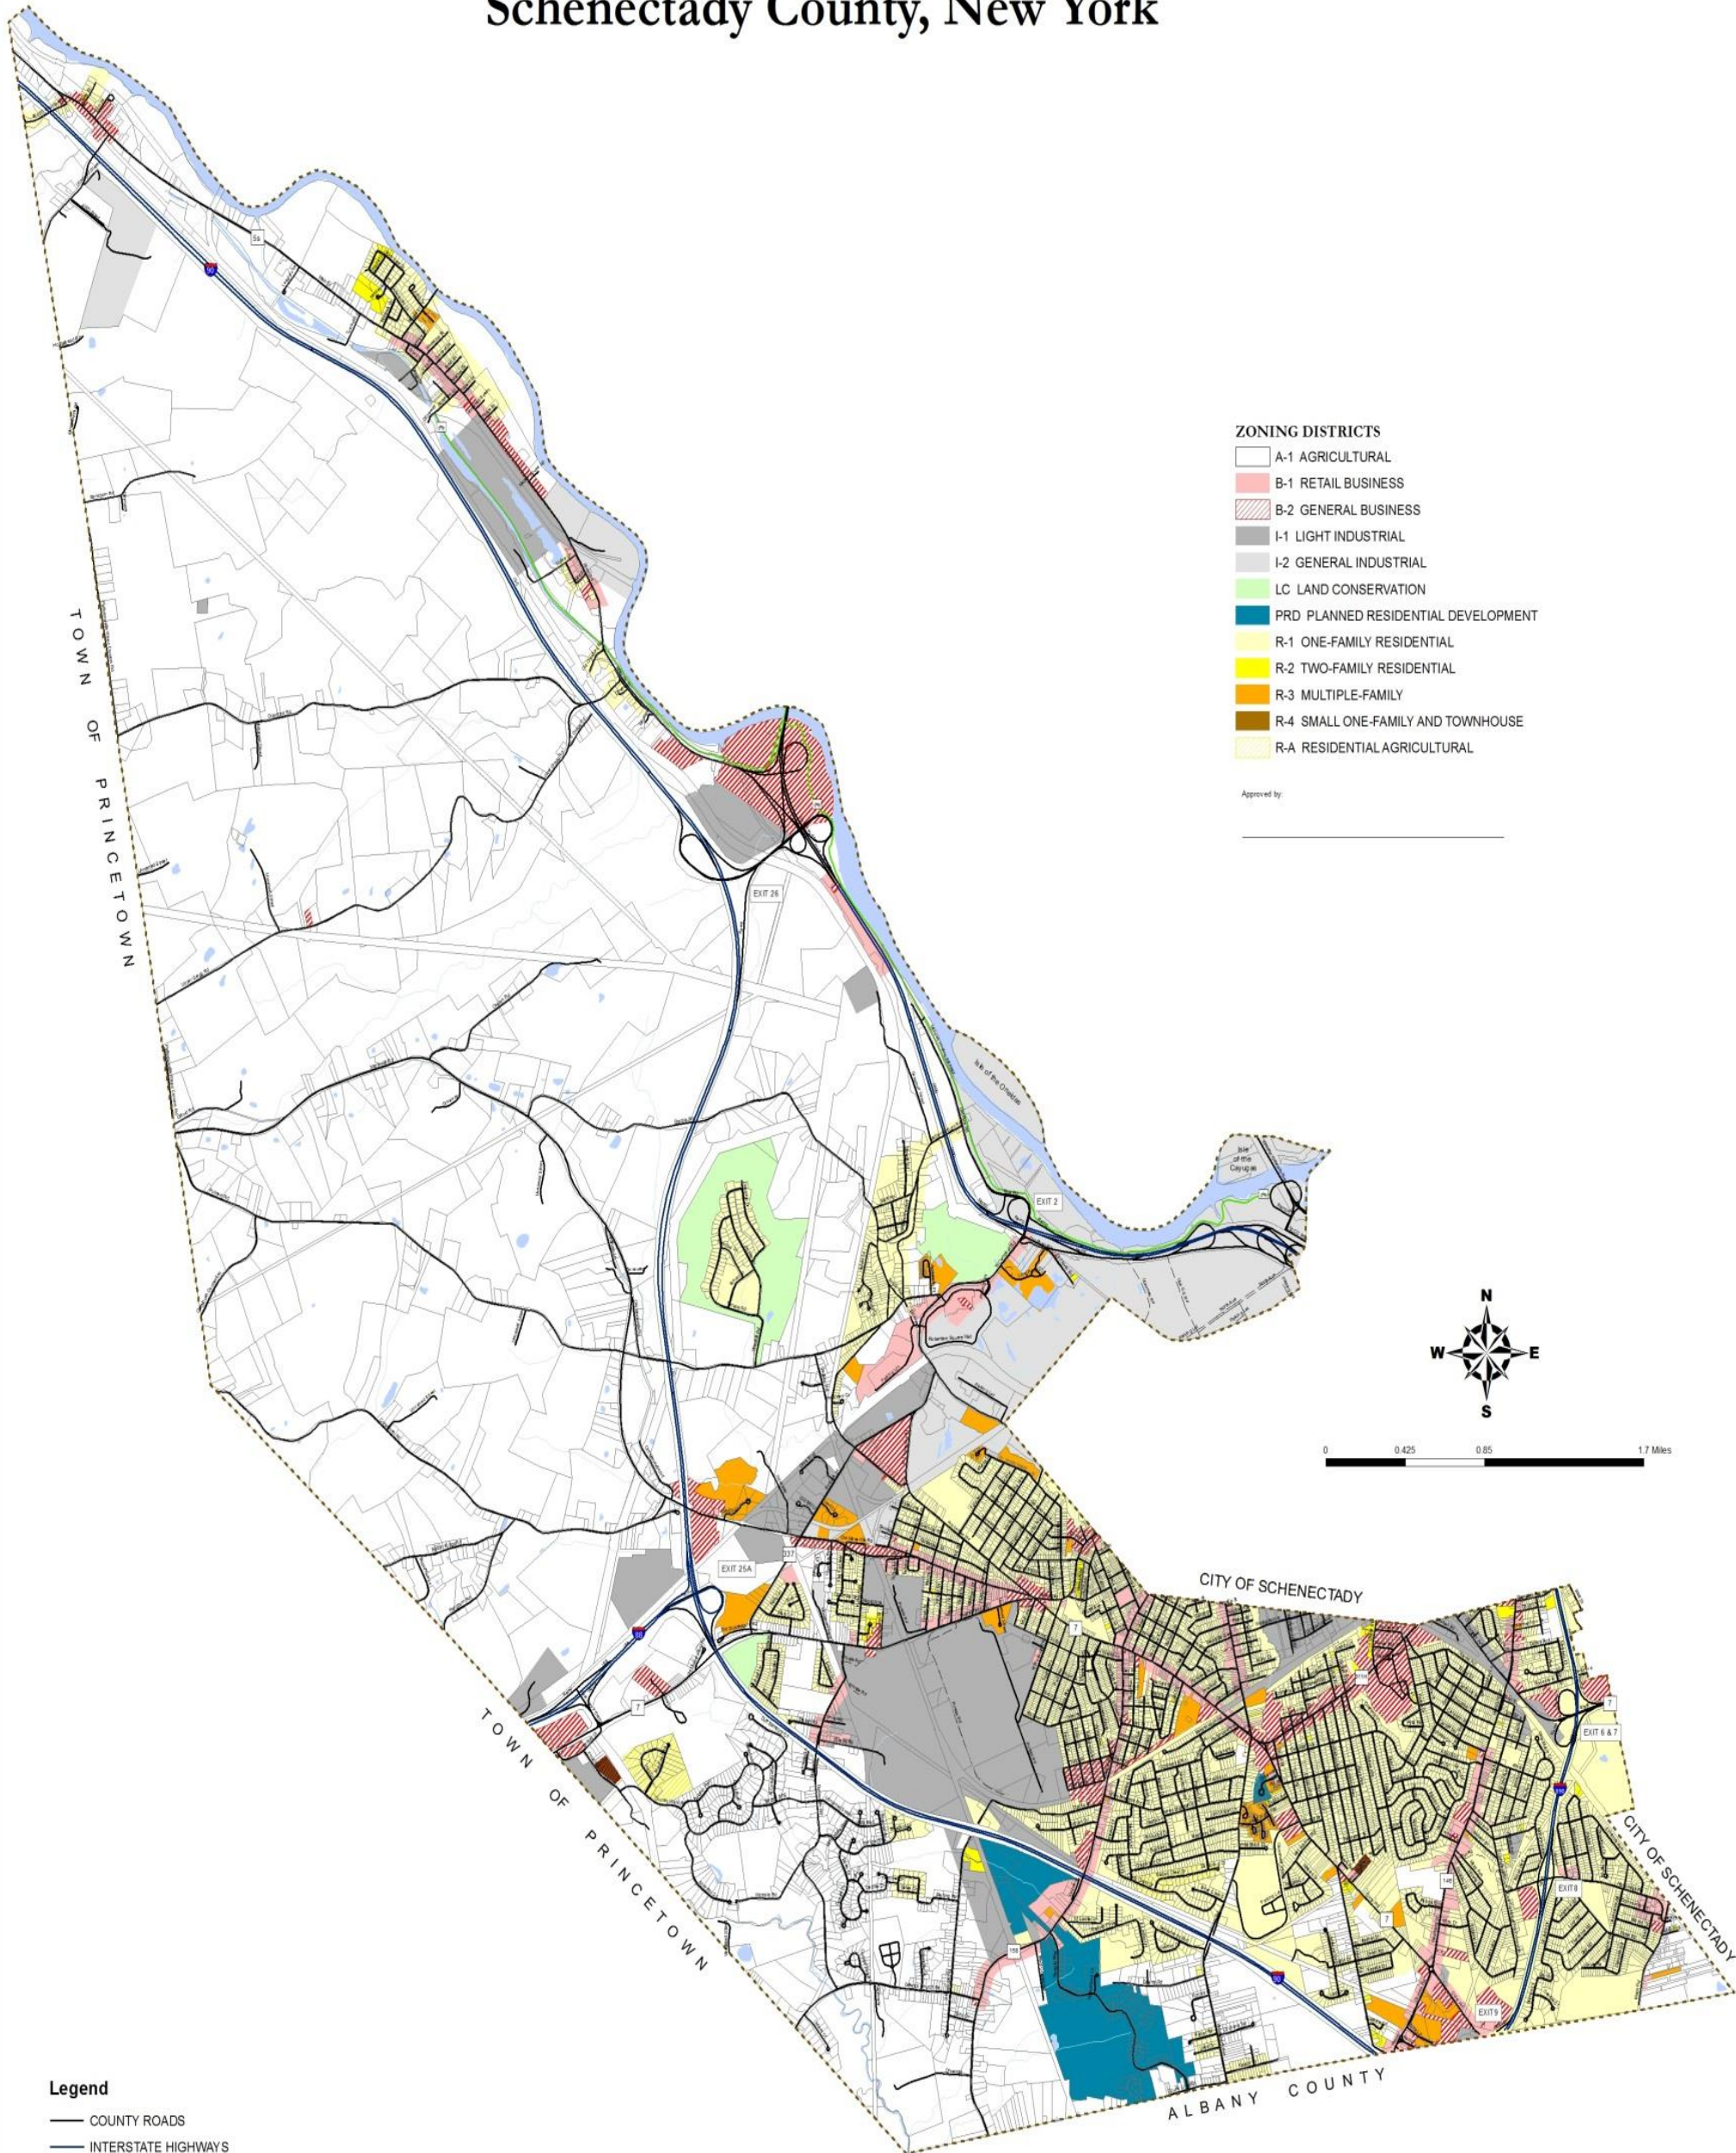

# OFFICIAL ZONING MAP

## Town of Rotterdam

### Schenectady County, New York

- ZONING DISTRICTS**
- A-1 AGRICULTURAL
  - B-1 RETAIL BUSINESS
  - B-2 GENERAL BUSINESS
  - I-1 LIGHT INDUSTRIAL
  - I-2 GENERAL INDUSTRIAL
  - LC LAND CONSERVATION
  - PRD PLANNED RESIDENTIAL DEVELOPMENT
  - R-1 ONE-FAMILY RESIDENTIAL
  - R-2 TWO-FAMILY RESIDENTIAL
  - R-3 MULTIPLE-FAMILY
  - R-4 SMALL ONE-FAMILY AND TOWNHOUSE
  - R-A RESIDENTIAL AGRICULTURAL

Approved by:

\_\_\_\_\_

0 0.425 0.85 1.7 Miles

**Legend**

- COUNTY ROADS
- INTERSTATE HIGHWAYS
- PRIVATE DRIVES
- STATE HIGHWAYS
- TOWN ROADWAYS
- BIKE TRAIL
- STREAMS
- PARCELS
- LAKES, RIVERS AND PONDS